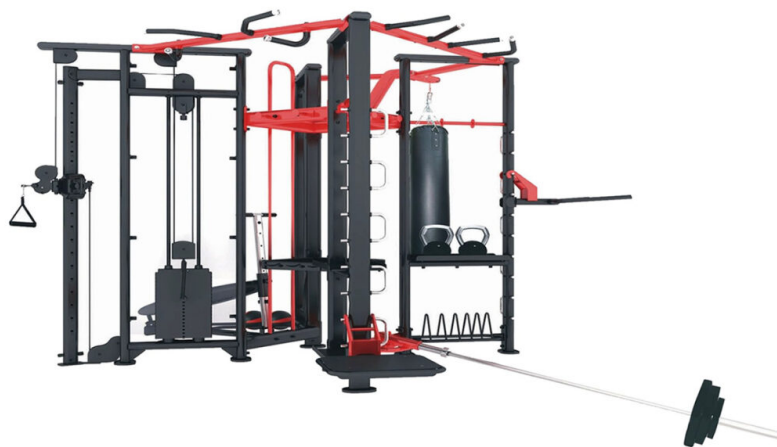

PushYourself

Impulse Zone - Group Training

D Shape

Specifications

- Product Dimensions: 3235 x 2555 x 2400mm

PushYourself