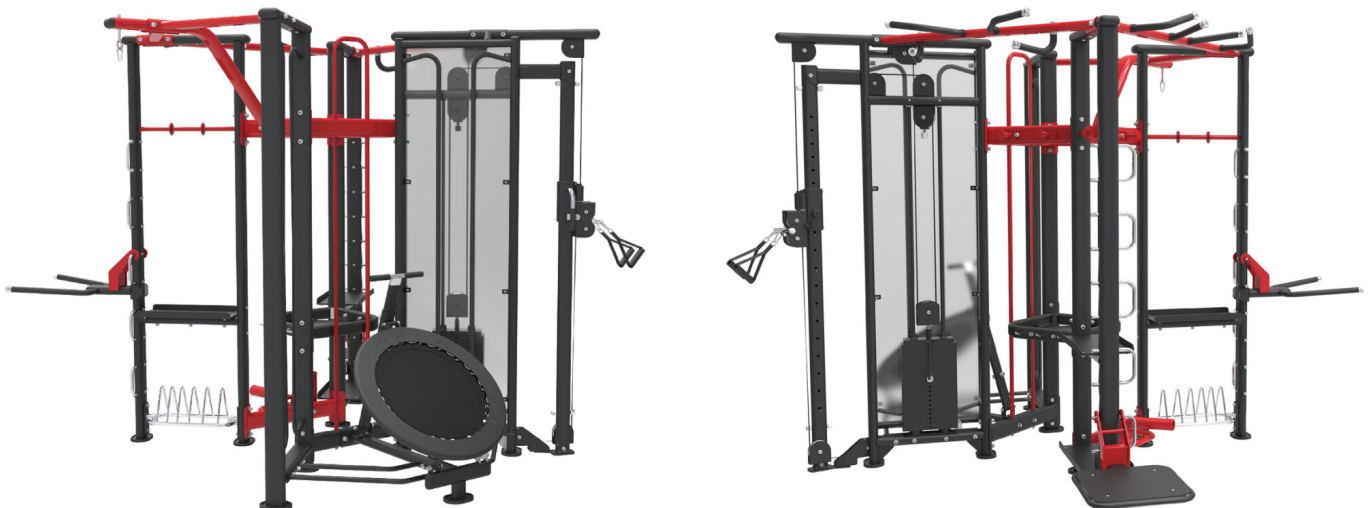

PushYourself

Impulse Zone - Group Training

D Shape

Specifications

- Product Dimensions: 3235 x 2555 x 2400mm

PushYourself